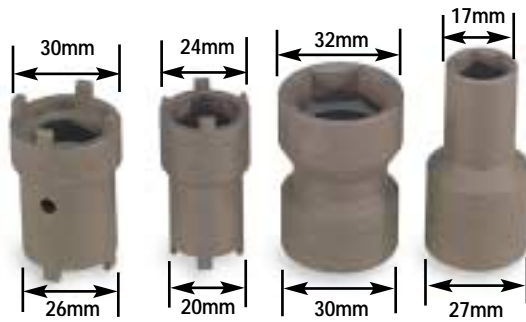

35-5399 Oil seal puller with two tips

35-9410 Oil seal puller with adjustable stem

HOOK & PICK SET

A 5" knurled aluminum handle and four different types of picks: straight tip, o-ring 90 degree tip, hook tip, and angle tip. Use for pulling seals, o-rings, and cotter pins quickly and easily.

35-4005 Hock & Pick Set

CLUTCH HUB NUT SOCKET SET

Heavy-Duty 1/2" drive, six piece set. Fits most Japanese models.

35-9458 Clutch Hub Nut Socket Set -includes all sockets and extensions shown in photo

35-9459 Socket Only, 24 x 20mm (second from left in photo)

CLUTCH HOLDING TOOL

Designed to hold clutch baskets, flywheels, gears, sprockets, etc. Jaws open to five inches wide. Made of medium carbon steel with hardened jaws.

35-5559 Clutch Holding Tool

CLUTCH HUB NUT SOCKET